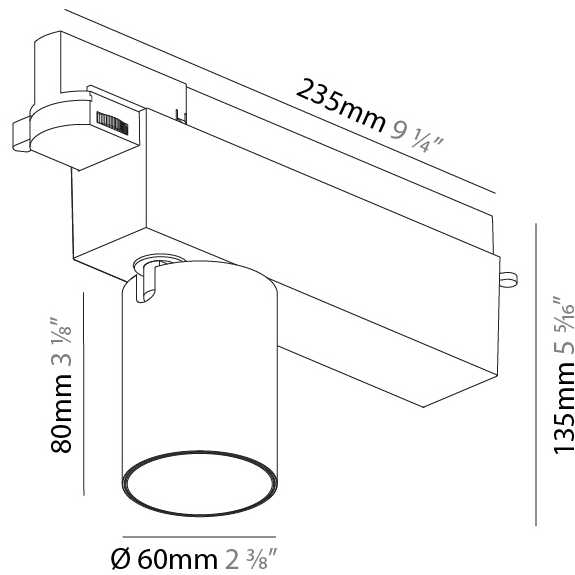

GENERAL

Series: Centriq
 Subseries: Centriq 60
 Brand: Prolicht
 Division: Architectural
 Mounting Type: Track
 Mounting Location: Ceiling
 Subcategory: Spots

PHYSICAL

Shape: Cylinder
 Diameter (mm): 60
 Diameter (in): 2 3/8
 Length (mm): 235
 Length (in): 9 1/4
 Height (mm): 135
 Height (in): 5 5/16
 Light Distribution: Adjustable / Direct
 Weight (kg): 0.897
 Weight (lbs): 1.977
 Installation Requirement: Track or profile system
 Fixture Finish: SSR / BKV / CWI / CRY / HAB / UFT / ITA / RUA / FTG / MYG / LOD / PUS / FRO / FUP / KIA / POP / BLS / SPG / MEY / GOH / GUM / CHC / COM / ABZ / JAG / OBR / MOS / ROR
 Fixture Material: Aluminum

OPTICAL

Reflector: 20 / 40 / 60
 Adjustability: Rotational 340°; Tilt 90°
 Upon Request: Special Beam Angles

RATINGS AND CERTIFICATIONS

Certified By: Certified for North American Standards
 IP rating: IP20